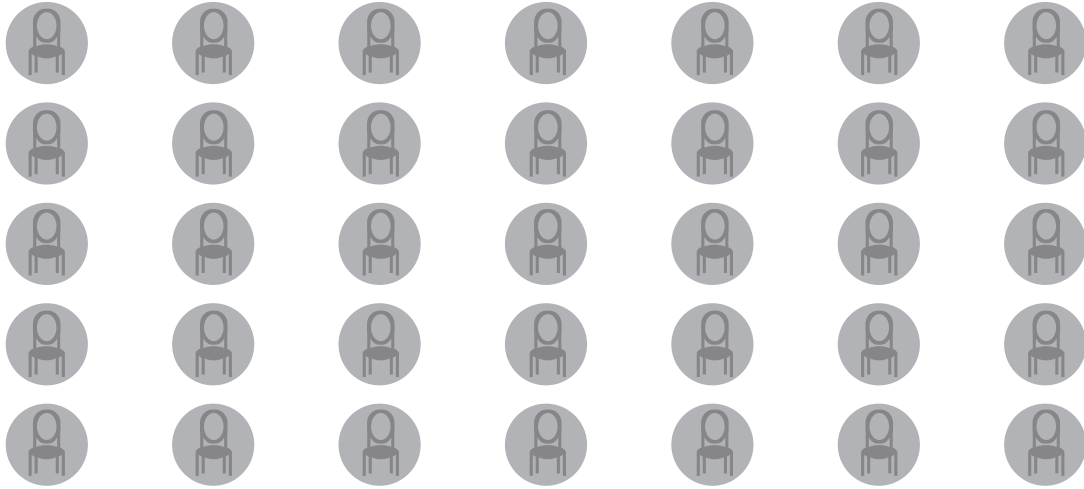

insurance news net
**20 SUPER
 18 CONFERENCE**

STAGE AREA

**SEATING
 AREA**

118	119	218	219	318	319
116	117	216	217	316	317

114	115 IARFC	214 NACFF	215 Mark Edward Gaffney	314 Feel Good Inc.	315
112 Gordon Marketing	113	212	213 RME360	312	313 Resource Solutions
110 Nationwide	111 AllPro	210 TIAA	211 LegacyTree Foundation	310 Wise Wealth	311 PRomotion Marketing